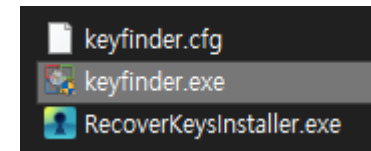

The Magical Jelly Bean Home **KeyFinder** KeyFinder FAQ Mac KeyFinder PasswdFinder WiFi password revealer

Product KeyFinder

The Magical Jelly Bean Keyfinder is a freeware utility that retrieves your Product Key (cd key) used to install windows from your registry. It also has a community-updated configuration file that retrieves product keys for many other applications. Another feature is the ability to retrieve product keys from unbootable Windows installations.

If you need something more powerful, compare Magical Jelly Bean keyfinder with a tool called "Recover Keys". This advanced product key finder is not free, however it doesn't cost much for what it does.

Features	Magical Jelly Bean Keyfinder	Recover Keys
Number of supported programs	300+	10,000+
Scan another or non-bootable Windows	✓	✓
Works with 64-bit systems	✓	✓
Recover serials for Windows 7 / 8 / 10 / 11 and Office 2010	✓	✓
Recover product key for Windows 7 / 8 / 10 / 11 from BIOS	✗	✓
Deep-scan	✗	✓
Recover serials for Adobe CS2-CS6 products	✗	✓
Scan remote network computers	✗	✓
Scan files for product keys	✗	✓
Portable USB version *	✗	✓
Technical support	✗	✓
Save to...	TXT, CSV	12 formats
Price	Free	From $29.95

[Download](#) [Download](#)

1 <https://www.magicaljellybean.com/keyfinder/>

사이트 접속 → Free 버전 Download 버튼 클릭

→ 압축 풀고 keyfinder.exe 실행